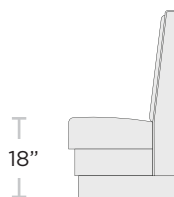

Height Varies

26"

4800 Series

www.olddominionfurniture.com | 434.845.5511

OLD DOMINION FURNITURE CO.

CONFIGURATION OPTIONS

U Booth
Mitered

U Booth
Standard

1/2 Circle

3/4 Corner
Standard

3/4 Circle,
True Radius

Backless

Single

Double

BACK HEIGHT OPTIONS

36"

42"

48"

Custom

SEAT HEIGHT OPTIONS

18"

Dining

24"

Counter

30"

Bar

UPHOLSTERY DETAIL OPTIONS

Smooth

Vertical Channel

Horizontal Channel

Headroll

Floating Cushion