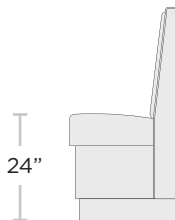

Height Varies

26"

4800 Series

www.olddominionfurniture.com | 434.845.5511

OLD DOMINION FURNITURE CO.

CONFIGURATION OPTIONS

U Booth
Mitered

U Booth
Standard

1/2 Circle

3/4 Corner
Standard

3/4 Circle,
True Radius

Backless

Single

Double

BACK HEIGHT OPTIONS

36"

42"

48"

Custom

SEAT HEIGHT OPTIONS

18"

Dining

24"

Counter

30"

Bar

UPHOLSTERY DETAIL OPTIONS

Smooth

Vertical Channel

Horizontal Channel

Headroll

Floating Cushion