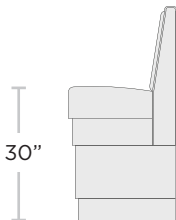

1/2 Circle

3/4 Corner
Standard

3/4 Circle,
True Radius

Backless

Single

Double

BACK HEIGHT OPTIONS

36"

42"

48"

Custom

SEAT HEIGHT OPTIONS

18"

Dining

24"

Counter