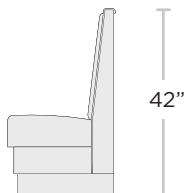

Height Varies

26"

4800 Series

www.olddominionfurniture.com | 434.845.5511

OLD DOMINION FURNITURE CO.

CONFIGURATION OPTIONS

U Booth
Mitered

U Booth
Standard

1/2 Circle

3/4 Corner
Standard

3/4 Circle,
True Radius

Backless

Single

Double

BACK HEIGHT OPTIONS

36"

42"

48"

Custom

SEAT HEIGHT OPTIONS

18"

Dining

24"

Counter