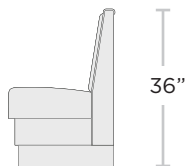

Height Varies

26"

4800 Series

www.olddominionfurniture.com | 434.845.5511

OLD DOMINION FURNITURE CO.

CONFIGURATION OPTIONS

U Booth
Mitered

U Booth
Standard

1/2 Circle

3/4 Corner
Standard

3/4 Circle,
True Radius

Backless

Single

Double

BACK HEIGHT OPTIONS

36"

42"

48"

Custom

SEAT HEIGHT OPTIONS

18"

Dining

24"

Counter