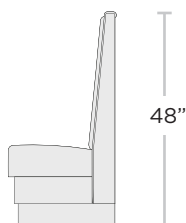

Height Varies

26"

4800 Series

www.olddominionfurniture.com | 434.845.5511

OLD DOMINION FURNITURE CO.

CONFIGURATION OPTIONS

U Booth
Mitered

U Booth
Standard

1/2 Circle

3/4 Corner
Standard

3/4 Circle,
True Radius

Backless

Single

Double

BACK HEIGHT OPTIONS

36"

42"

48"

Custom

SEAT HEIGHT OPTIONS

18"

Dining

24"

Counter