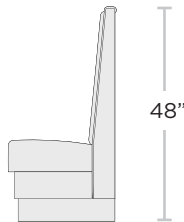

Like all of our booths, the lengths, height and finishes are fully customizable.

**5700 Series**

Length Varies

26"

Height Varies

## CONFIGURATION OPTIONS

U Booth  
Mitered

3/4 Corner  
Standard

Backless

Single

Double

## BACK HEIGHT OPTIONS

36"

42"

48"

Custom

## SEAT HEIGHT OPTIONS

18"

Dining