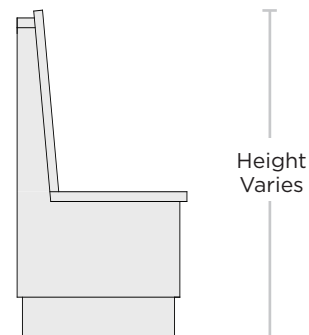

Like all of our booths, the lengths, height and finishes are fully customizable.

**5700 Series**

Length Varies

26"

Height Varies