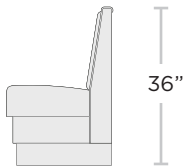

Like all of our booths, the lengths, height and finishes are fully customizable.

**5700 Series**

Length Varies

26"

Height Varies

## CONFIGURATION OPTIONS

U Booth  
Mitered

3/4 Corner  
Standard

Backless

Single

Double

## BACK HEIGHT OPTIONS

36"

42"

48"

Custom