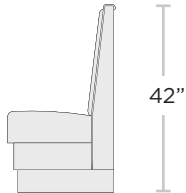

Like all of our booths, the lengths, height and finishes are fully customizable.

**5700 Series**

Length Varies

26"

Height Varies

## CONFIGURATION OPTIONS

U Booth  
Mitered

3/4 Corner  
Standard

Backless

Single

Double

## BACK HEIGHT OPTIONS

36"

42"

48"

Custom