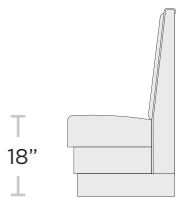

Like all of our booths, the lengths, height and finishes are fully customizable.

**5700 Series**

Length Varies

26"

Height Varies

## BACK HEIGHT OPTIONS

36"

42"

48"

Custom

## SEAT HEIGHT OPTIONS

18"

Dining