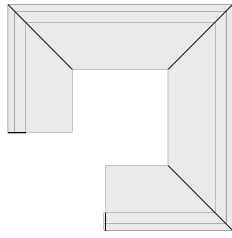

Like all of our booths, the lengths, height and finishes are fully customizable.

**5700 Series**

Length Varies

26"

Height Varies

## CONFIGURATION OPTIONS

U Booth  
Mitered

3/4 Corner  
Standard

Backless

Single

Double