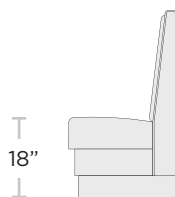

CONFIGURATION OPTIONS

U Booth
Mitered

U Booth
Standard

1/2 Circle

3/4 Corner
Standard

3/4 Circle,
True Radius

Backless

Single

Double

BACK HEIGHT OPTIONS

36"

42"

48"

Custom

SEAT HEIGHT OPTIONS

18"

Dining

24"

Counter

30"

Bar

UPHOLSTERY DETAIL OPTIONS

Smooth

Vertical Channel