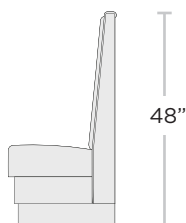

CONFIGURATION OPTIONS

U Booth
Mitered

U Booth
Standard

1/2 Circle

3/4 Corner
Standard

3/4 Circle,
True Radius

Backless

Single

Double

BACK HEIGHT OPTIONS

36"

42"

48"

Custom

SEAT HEIGHT OPTIONS

18"

Dining

24"

Counter

30"

Bar

UPHOLSTERY DETAIL OPTIONS

Smooth

Vertical Channel