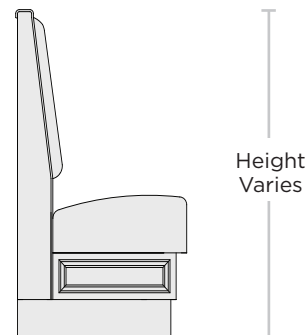

24"

7000 Series

www.olddominionfurniture.com | 434.845.5511