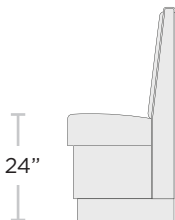

Double

BACK HEIGHT OPTIONS

36"

42"

48"

Custom

SEAT HEIGHT OPTIONS

18"

Dining

24"

Counter

30"

Bar

UPHOLSTERY DETAIL OPTIONS

Smooth

Vertical Channel