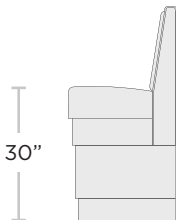

Double

BACK HEIGHT OPTIONS

36"

42"

48"

Custom

SEAT HEIGHT OPTIONS

18"

Dining

24"

Counter

30"

Bar

UPHOLSTERY DETAIL OPTIONS

Smooth

Vertical Channel