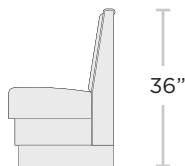

CONFIGURATION OPTIONS

U Booth
Mitered

U Booth
Standard

1/2 Circle

3/4 Corner
Standard

3/4 Circle,
True Radius

Backless

Single

Double

BACK HEIGHT OPTIONS

36"

42"

48"

Custom

SEAT HEIGHT OPTIONS

18"