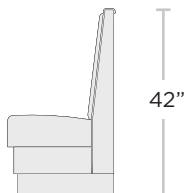

CONFIGURATION OPTIONS

U Booth
Mitered

U Booth
Standard

1/2 Circle

3/4 Corner
Standard

3/4 Circle,
True Radius

Backless

Single

Double

BACK HEIGHT OPTIONS

36"

42"

48"

Custom

SEAT HEIGHT OPTIONS

18"