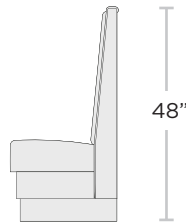

## CONFIGURATION OPTIONS

U Booth  
Mitered

U Booth  
Standard

1/2 Circle

3/4 Corner  
Standard

3/4 Circle,  
True Radius

Backless

Single

## BACK HEIGHT OPTIONS

36"

42"

48"

Custom

## SEAT HEIGHT OPTIONS

18"

Dining

24"

Counter

30"

Bar