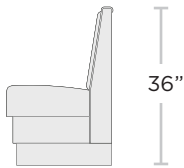

BACK HEIGHT OPTIONS

36"