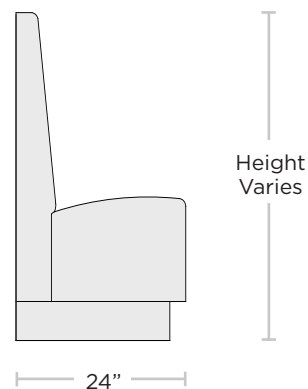

Bedford Booth

For a classic booth design that is far from basic or boring, our Bedford booths fit the bill. The soft roll top, sewn-in end panels and waterfall style seat lend a subtle sophistication to the design, while the interior framing and dense foam make for a structurally sound, comfortable end product.

Swap out the standard open base and legs for a simple black vinyl base if you prefer, channel the back and specify custom lengths, heights and shapes for a perfect fit.