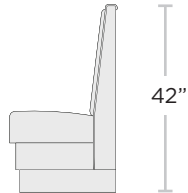

OLD DOMINION FURNITURE CO.

CONFIGURATION OPTIONS

BACK HEIGHT OPTIONS

36"

42"

48"

Custom

SEAT HEIGHT OPTIONS

18"

24"

30"

UPHOLSTERY DETAIL OPTIONS