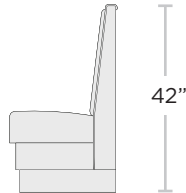

OLD DOMINION FURNITURE CO.

CONFIGURATION OPTIONS

BACK HEIGHT OPTIONS

36"

42"

48"

Custom

SEAT HEIGHT OPTIONS

18"

24"

30"

UPHOLSTERY DETAIL OPTIONS