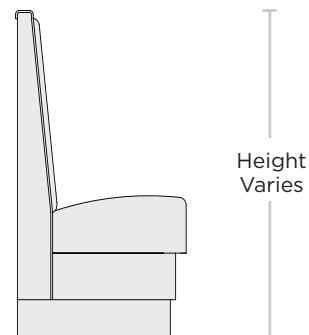

Our Augusta booths are built-to-order in just about any length, height and seating configuration.

**9000 Series**

Length Varies

24"

Height  
Varies

## SEAT HEIGHT OPTIONS

18"

Dining

24"

Counter

30"

Bar