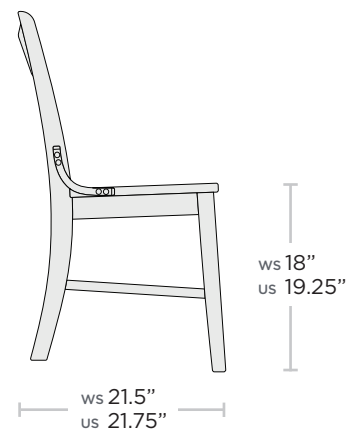

OLD DOMINION FURNITURE CO.

Scan to view online

Schoolhouse Chair

Solid European Beech frame assembled and stained in Virginia with a catalyzed lacquer finish and nylon glides. Stained per customer specifications. Ships fully assembled.

Available in chair, arm chair, counter, and barstool.

252-WS Wood Seat

252-US Upholstered Seat

OLD DOMINION FURNITURE CO.

Scan to view online

Schoolhouse Arm Chair

Solid European Beech frame assembled and stained in Virginia with a catalyzed lacquer finish and nylon glides. Stained per customer specifications. Ships fully assembled.