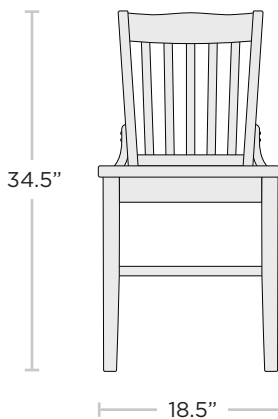

Schoolhouse Chair

Solid European Beech frame assembled and stained in Virginia with a catalyzed lacquer finish and nylon glides. Stained per customer specifications. Ships fully assembled.

Available in chair, arm chair, counter, and barstool.

252-WS Wood Seat

252-US Upholstered Seat