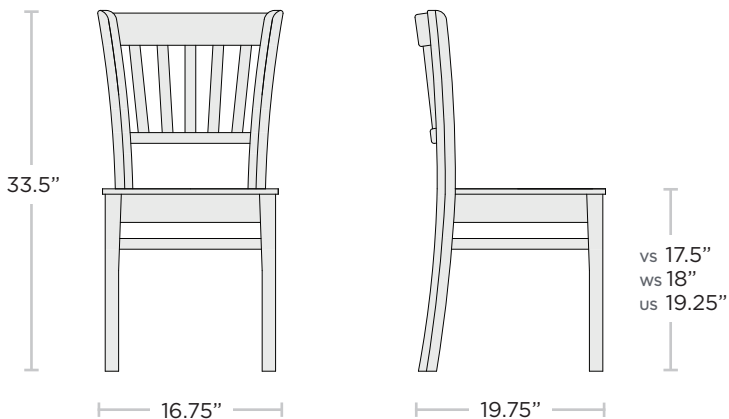

Jazz Chair

Solid European Beech frame assembled and stained in Virginia with a catalyzed lacquer finish and nylon glides. Stained per customer specifications. Ships fully assembled.

Available in chair, arm chair, counter stool, and barstool.

282-VS Veneer Seat

282-WS Wood Seat

282-US Upholstered Seat