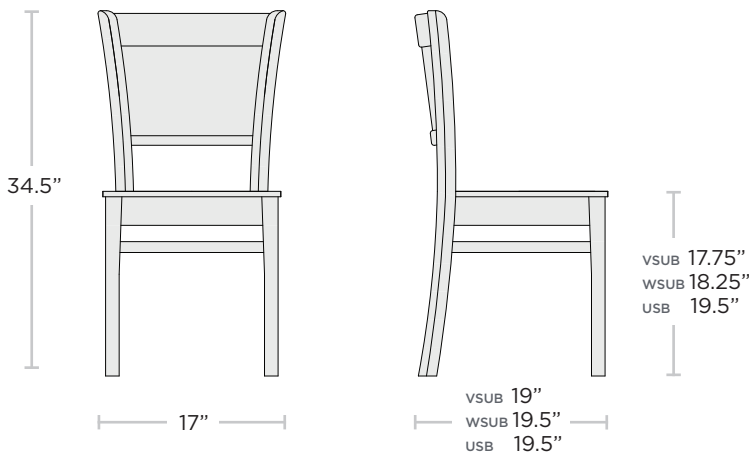

Ellington Chair

Solid European Beech frame assembled and stained in Virginia with a catalyzed lacquer finish and nylon glides. Stained per customer specifications. Ships fully assembled. Available with various upholstery combinations for seat, inside back, outside back and welt cord.

Available in chair, arm chair, counter stool, and barstool.

382-VSUB Veneer Seat & Upholstered Back

382-WSUB Wood Seat & Upholstered Back

382-USB Upholstered Seat & Back