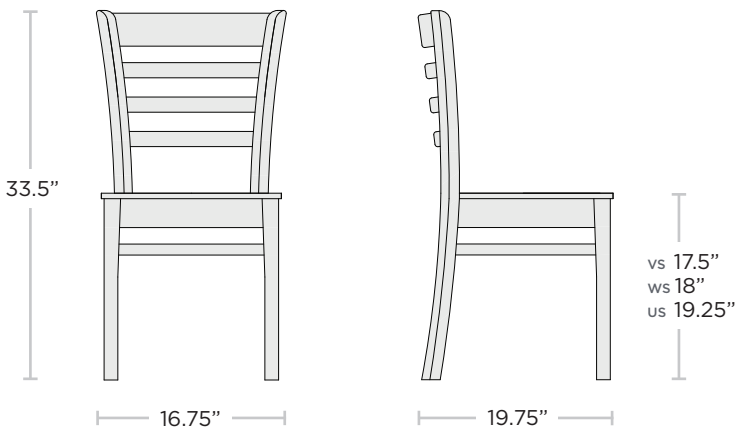

OLD DOMINION FURNITURE CO.

Scan to view online

Bistro Chair

Solid European Beech frame assembled and stained in Virginia with a catalyzed lacquer finish and nylon glides. Stained per customer specifications. Ships fully assembled.

Available in chair, arm chair, counter stool, and barstool.

292-VS Veneer Seat

292-WS Wood Seat

292-US Upholstered Seat

OLD DOMINION FURNITURE CO.

Scan to view online

Bistro Arm Chair

Solid European Beech frame assembled and stained in Virginia with a catalyzed lacquer finish and nylon glides. Stained per customer specifications. Ships fully assembled.